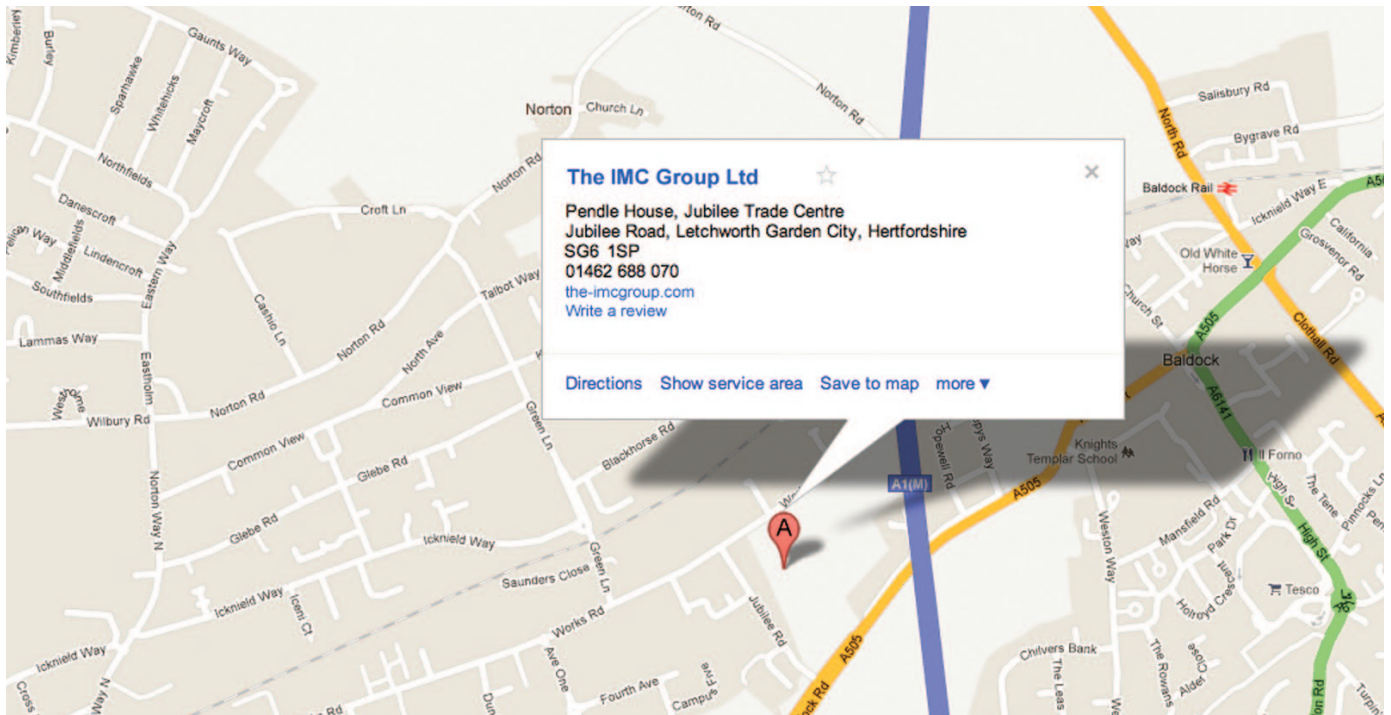

How to find us

From M1

Leave M1 at junction 10a, signposted Luton. Take A1081 toward Luton airport. Merge onto A505, Vauxhall Way. Follow A505 through Hitchin and come into Letchworth, you will see Sainsbury's and Wickes to your left, take the next turn to the left called Jubilee Road. The IMC Group is the first turning to the right, opposite Lidl.

From A1

Leave A1 at junction 9, signposted Letchworth. Follow A6141 until you reach the A505 roundabout. Take a right at the roundabout following the A505 towards Baldock. Follow the A505 until you see Sainsbury's and Wickes to your left, take the next turning will be Jubilee Road. The IMC Group is the first turning to the right, opposite Lidl.